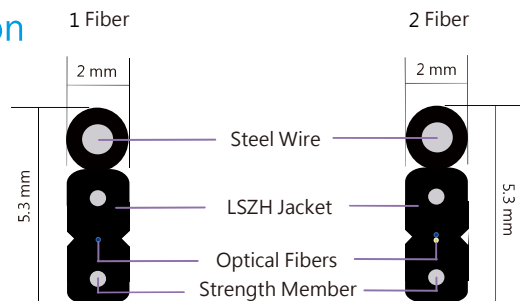

## Self-Supporting Flat Cable

\* Content is subject to change without notice.

### Description

The Self-supporting Flat cables are used in in/outdoor FTTH cabling and outside building installation applications. Fiber counts of these cables are 1 or 2 fibers. These cables consist of FRP and steel wire as the strength members. Outer sheath is LSZH material.